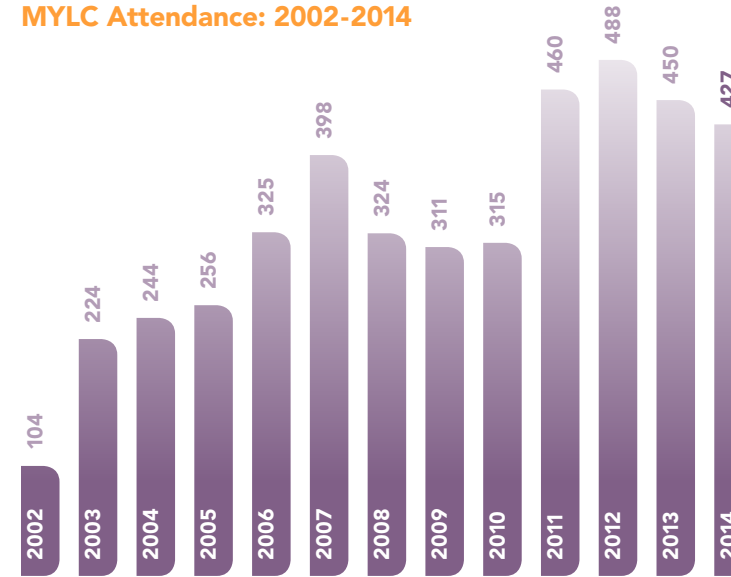

MYLC Attendance: 2002-2014