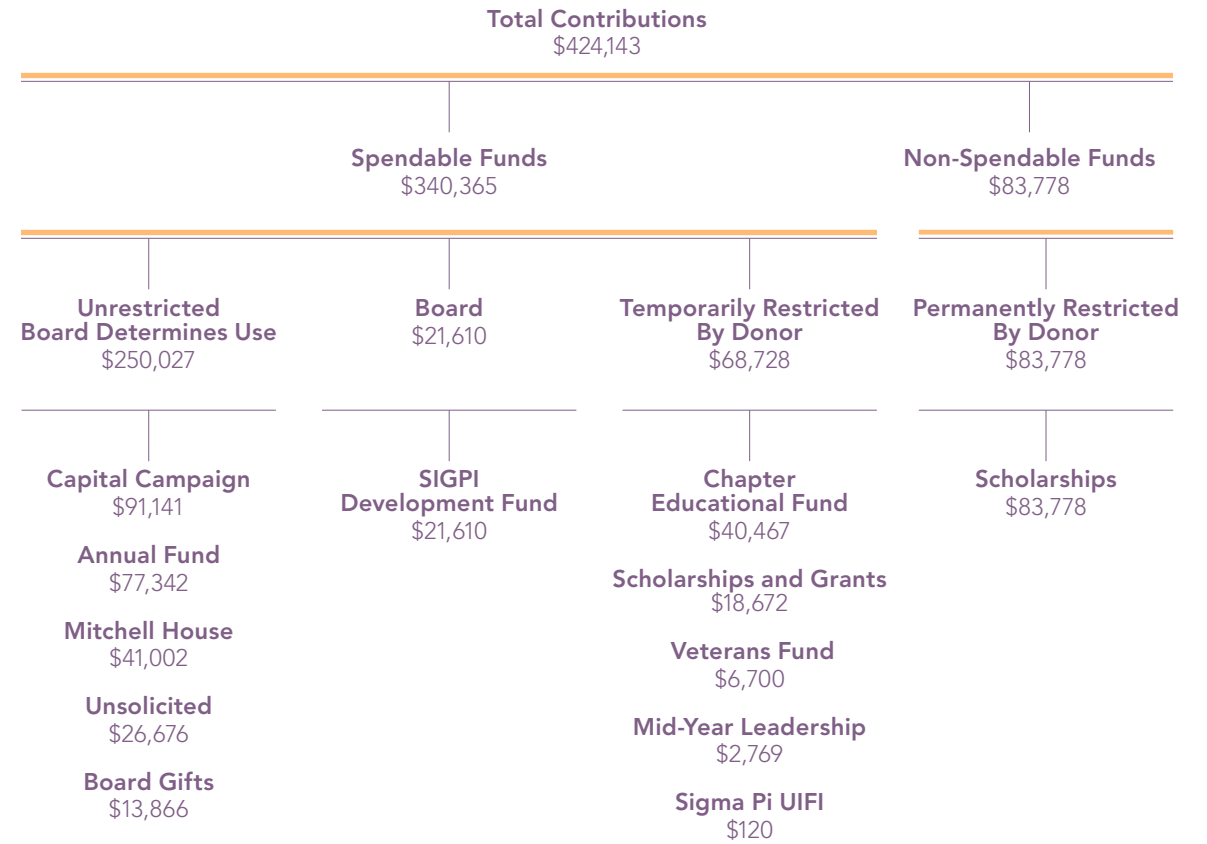

Financials

Summary of Financial Position

	2014	2013
Assets		
Cash & Cash Equivalents	$ 95,855	$ 51,048
Investments	1,793,003	1,757,127
Notes/Mortgage Receivable	937,526	693,401
Other	162,202	153,911
Total Assets	$ 2,988,586	$ 2,655,487
Liabilities		
Accounts Payable	$ 6,380	$ 23,327
Notes Payable	125,000	125,000
Other	23,454	26,454
Total Liabilities	$ 154,834	$ 174,781
Net Assets		
Unrestricted	$ (593,724)	$ (758,788)
Temporarily Restricted	1,792,298	913,449
Permanently Restricted	1,635,178	2,326,045
Total Net Assets	$ 2,833,752	$ 2,480,706
Total Liabilities & Net Assets	$ 2,988,586	$ 2,655,487

Statement of Activities

Revenues, Gains & Other Support		
Contributions	$ 424,143	$ 400,159
Dividends & Interest,		
Net of Investment Expenses	83,243	100,122
Net Realized and Unrealized Gain (Loss)		
on Investments	186,931	123,202
Other	—	6,686
Total Revenues, Gains & Other Support	$ 694,317	$ 630,169
Expenses		
Program Services		
Educational Programs and Publications	$ 1,971	$ 2,641
Conferences and Convocations	6,823	15,515
Fellowships, Grants and Scholarships	73,580	69,930
	$ 82,374	$ 88,086
Supporting Services		
Management and General	$ 111,361	$ 163,699
Fundraising	147,536	232,449
	$ 258,897	$ 396,148
Total Expenses	$ 341,271	$ 484,234
Change in Net Assets	$ 353,046	$ 145,935

Audit completed by Joseph Decosimo and Company, PLLC

Breakdown of FY2014 Contributed Support

My Sigma Pi Experience

"In the classrooms of the University of Georgia, I learned letters, science, and law—that made an *educated* man. In the halls of the Sigma Pi house, I learned empathy, service, and loyalty—that made a *better* man. Sigma Pi instills strong values. Those strong values make boys into men and men into leaders. I'm proud to be a product of the Sigma Pi experience and to help share the same with future generations of college men."

Allen W. Yee

Alpha-Phi, Georgia '99
Attorney and Counselor at Law / The Coca-Cola Company
Tau Phi Delta Society Member